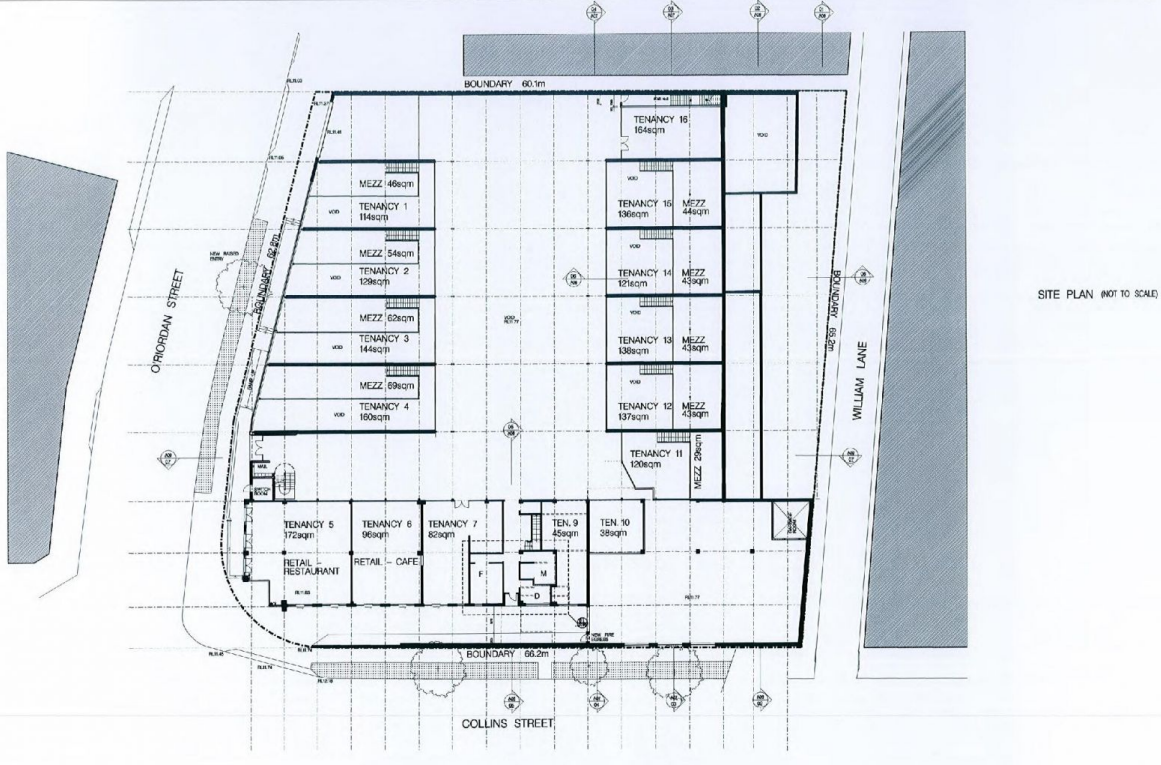

SITE PLAN @01 TO SCALE