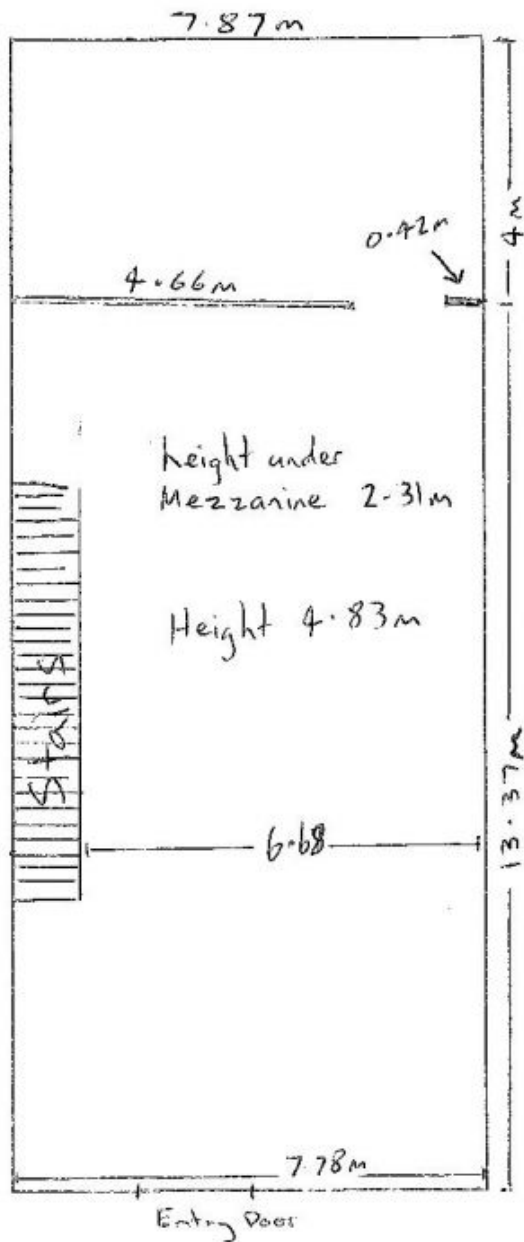

Ground Floor